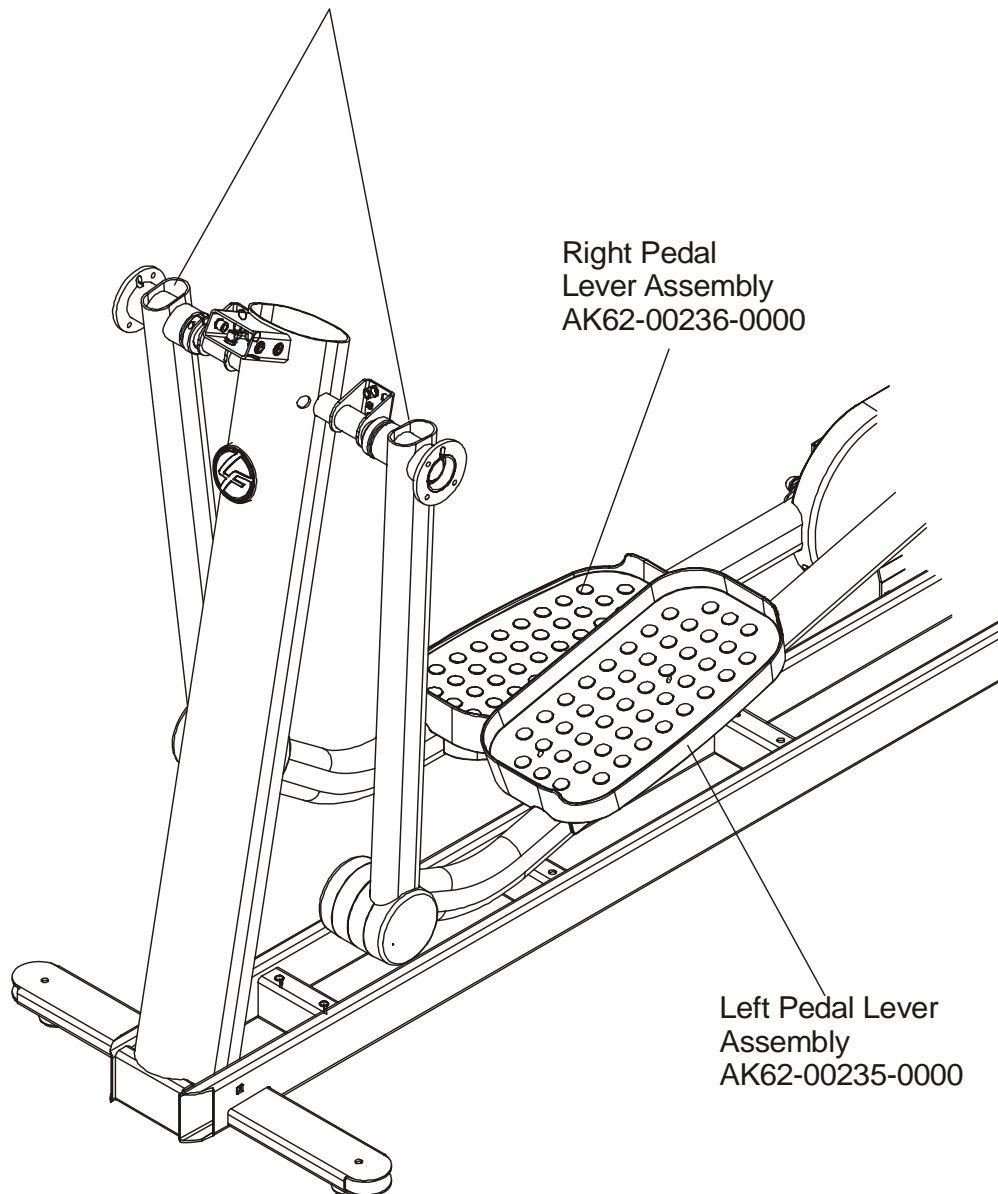

Rocker Arms Kit
GK62-00002-0070
contents:

- Rocker Arms (2)
- Hardened Spacers (2)
- Oillite Washers (2)
- Retaining Rings (2)
- *Loctite 620*
- Alcohol pad

Rocker Arms
AK62-00002-0070
Shaft Collar w/Screws
0K61-01259-0000